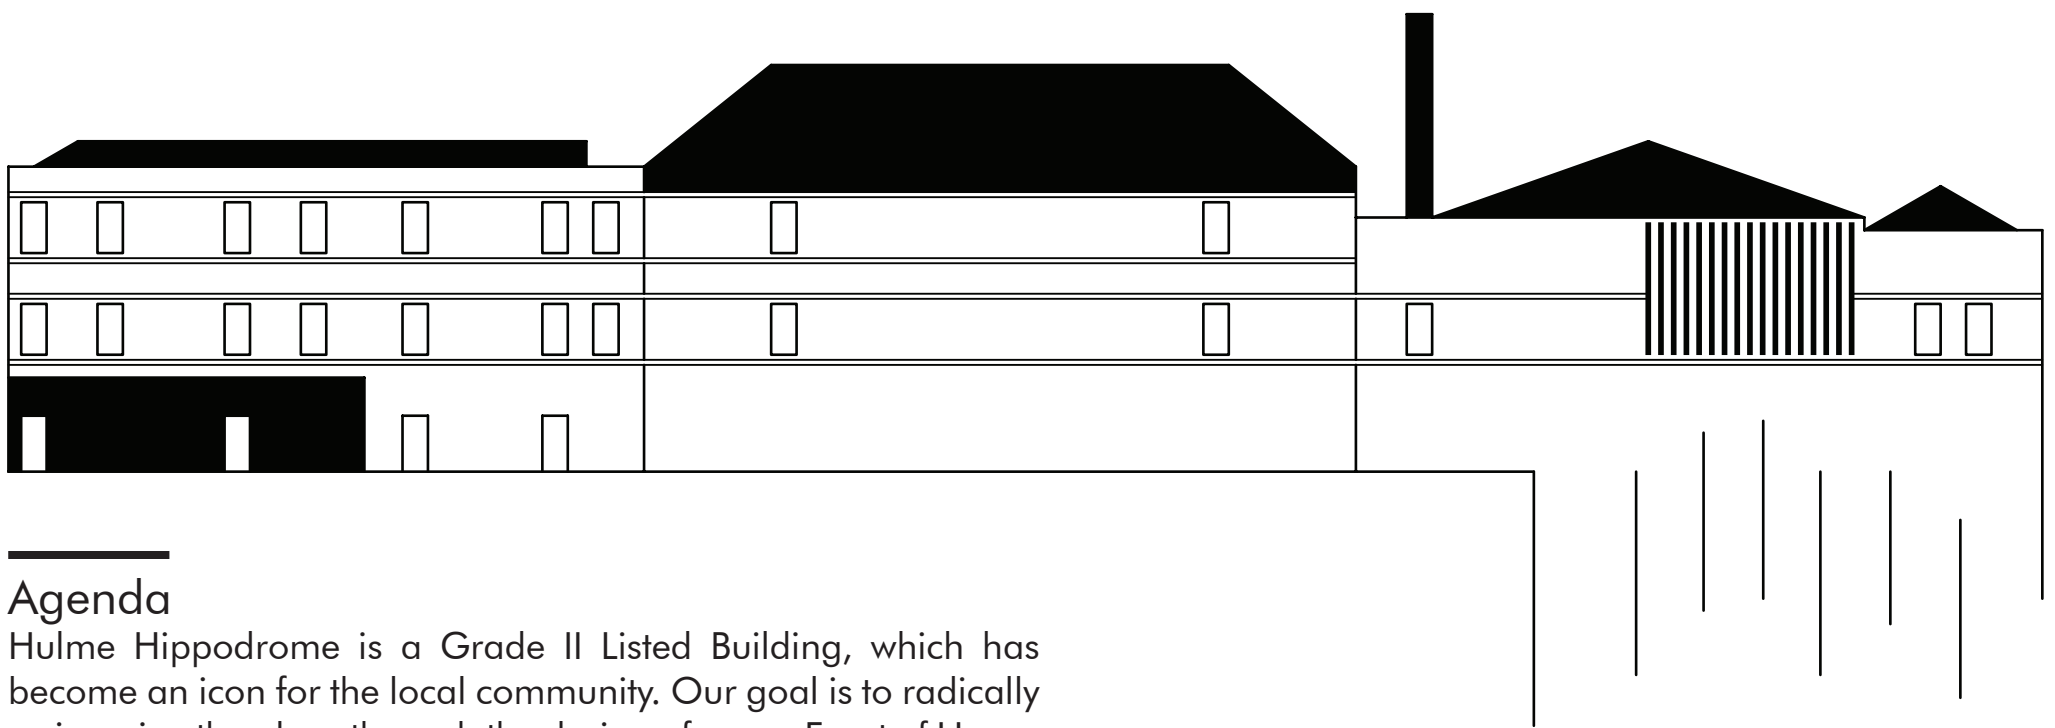

### Agenda

Hulme Hippodrome is a Grade II Listed Building, which has become an icon for the local community. Our goal is to radically re-imagine the place through the design of a new Front of House opening onto Warwick Street, which would catalyse the redevelopment of the whole area and transform it into a shared cultural and civic space.