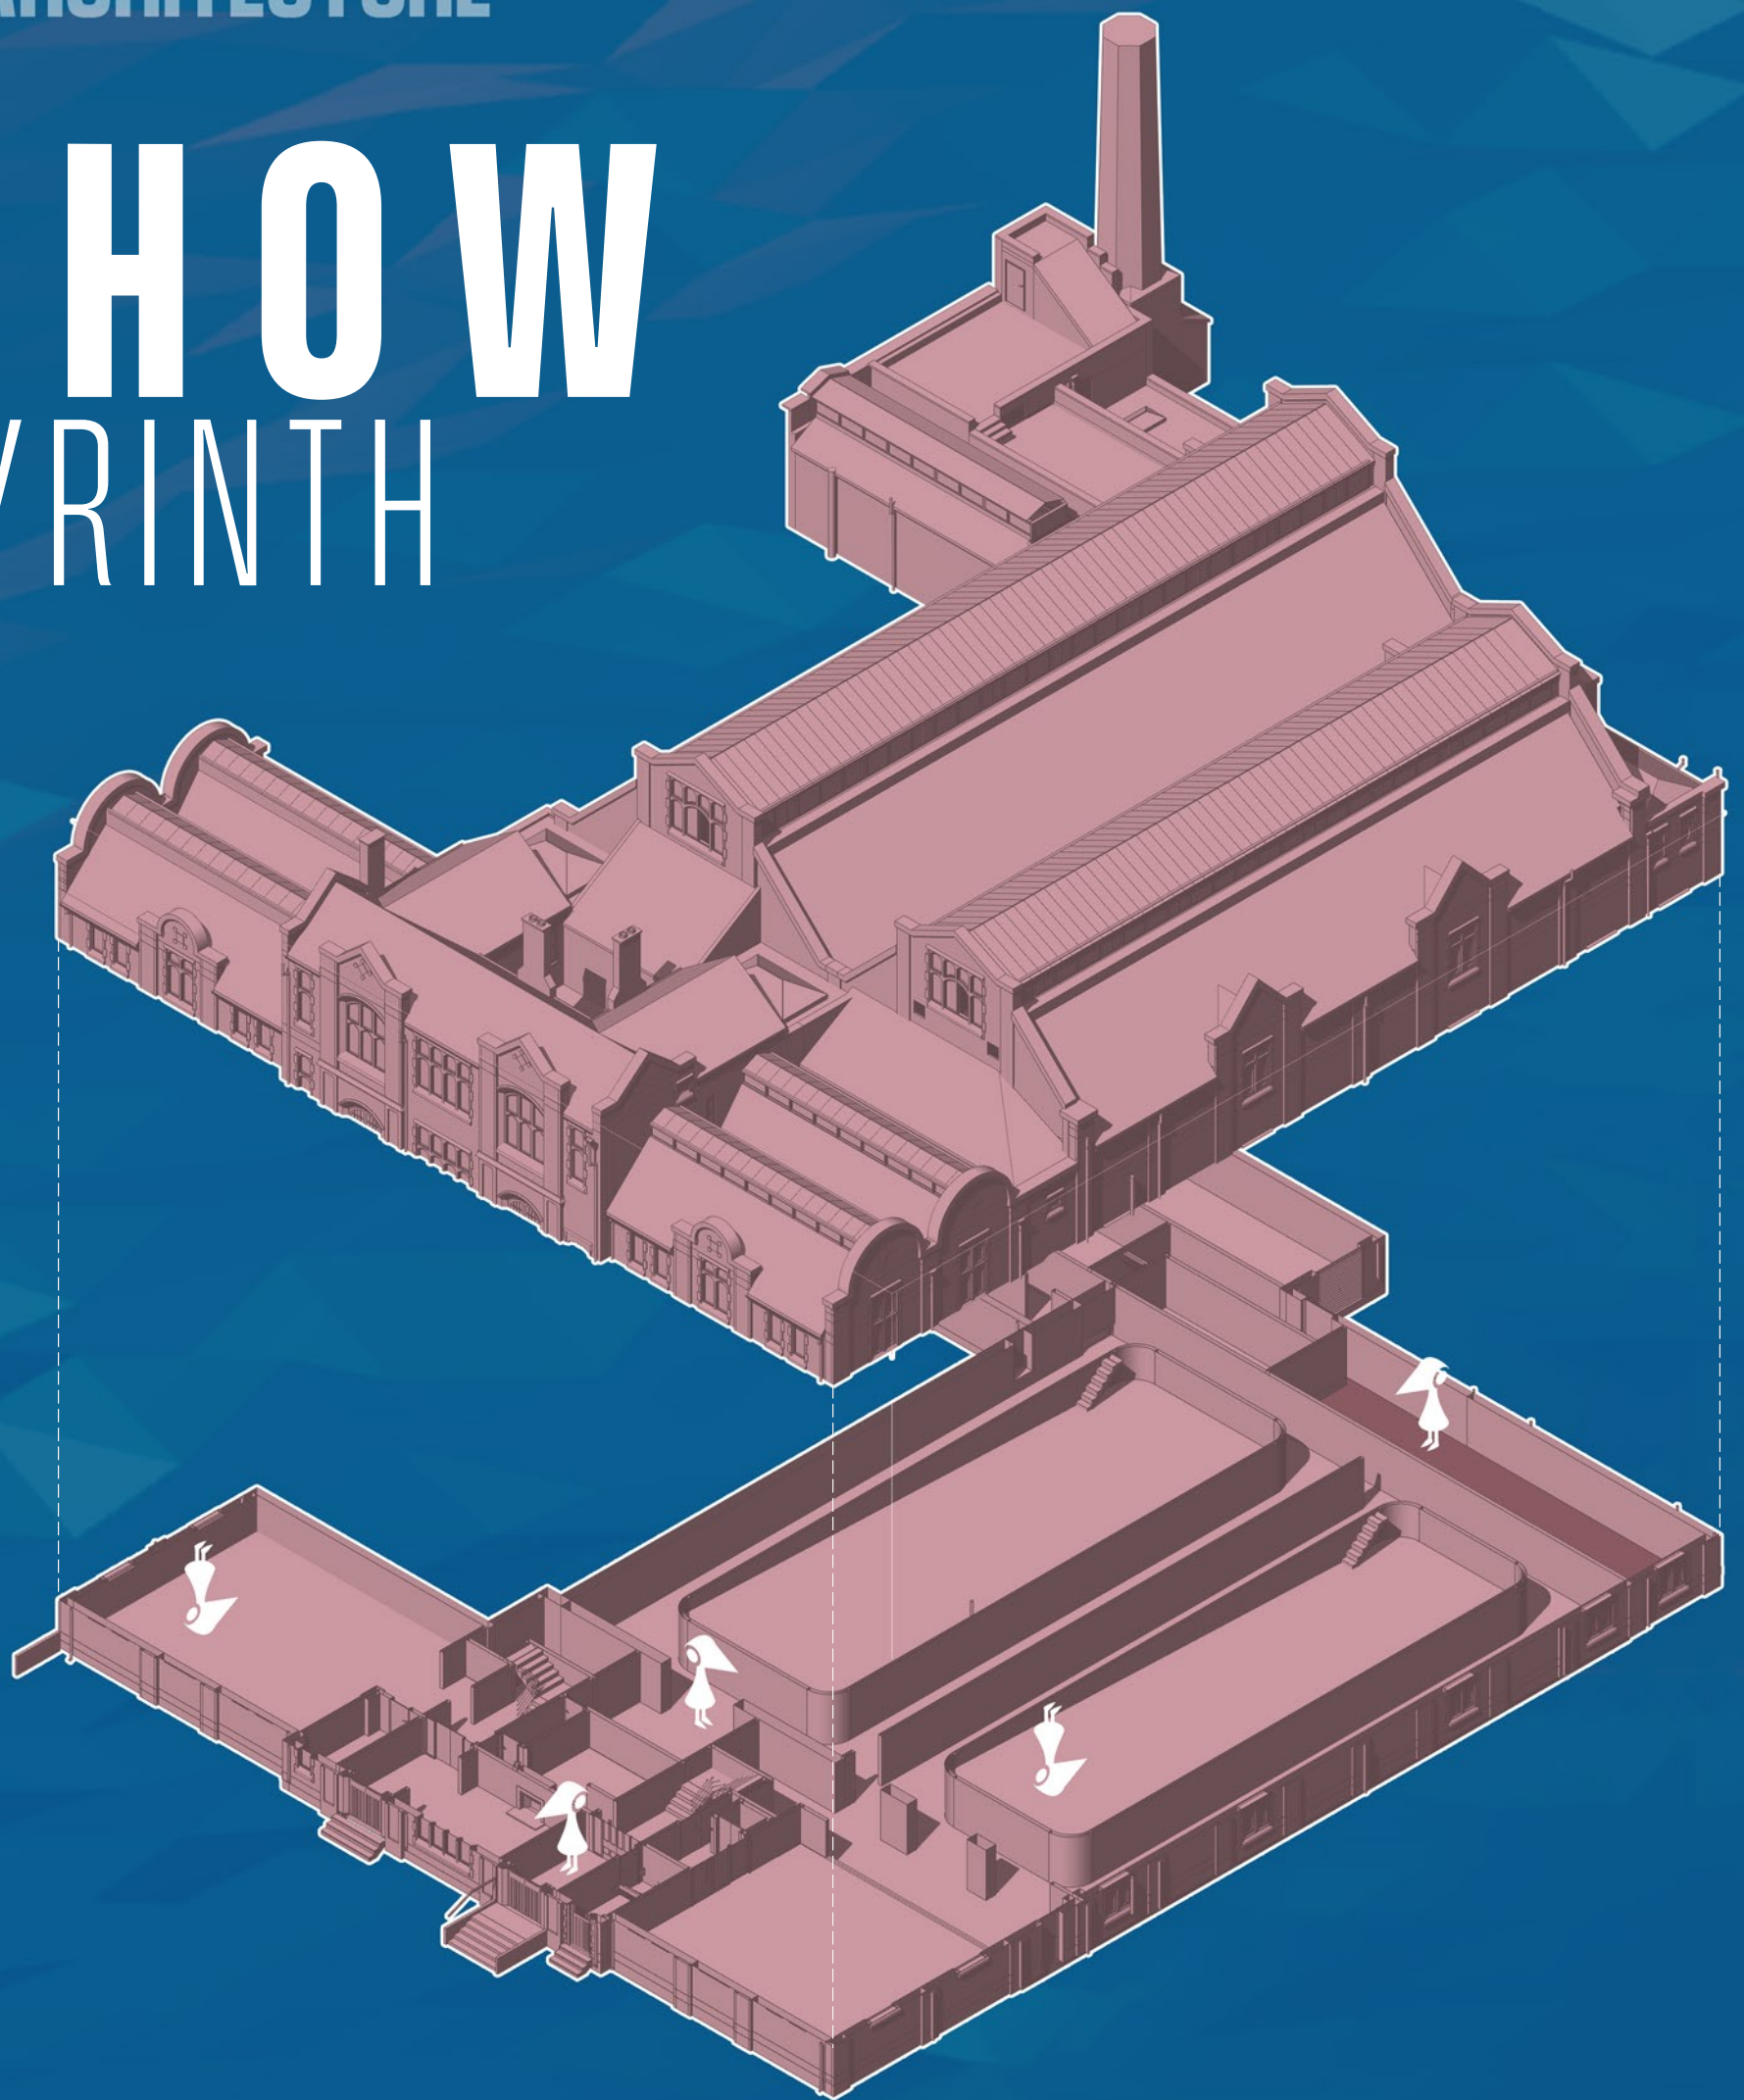

MANCHESTER SCHOOL
OF ARCHITECTURE

SHOW BYRINTH

AGENDA

JOIN US TO TRANSFORM WITHINGTON BATHS, A HERITAGE COMMUNITY LEISURE CENTRE INTO A MORE COMPREHENSIVE PUBLIC FACILITY THAT CATERES TO THEIR DIVERSE NEEDS BY REPURPOSING THE BASEMENT AND A CHUNK OF LANDSCAPE INTO A CAFE AND MEETING ROOM TO BE USED AS FLEXIBLE SPACES BY THE YOUNG AND ELDERLY ALIKE.