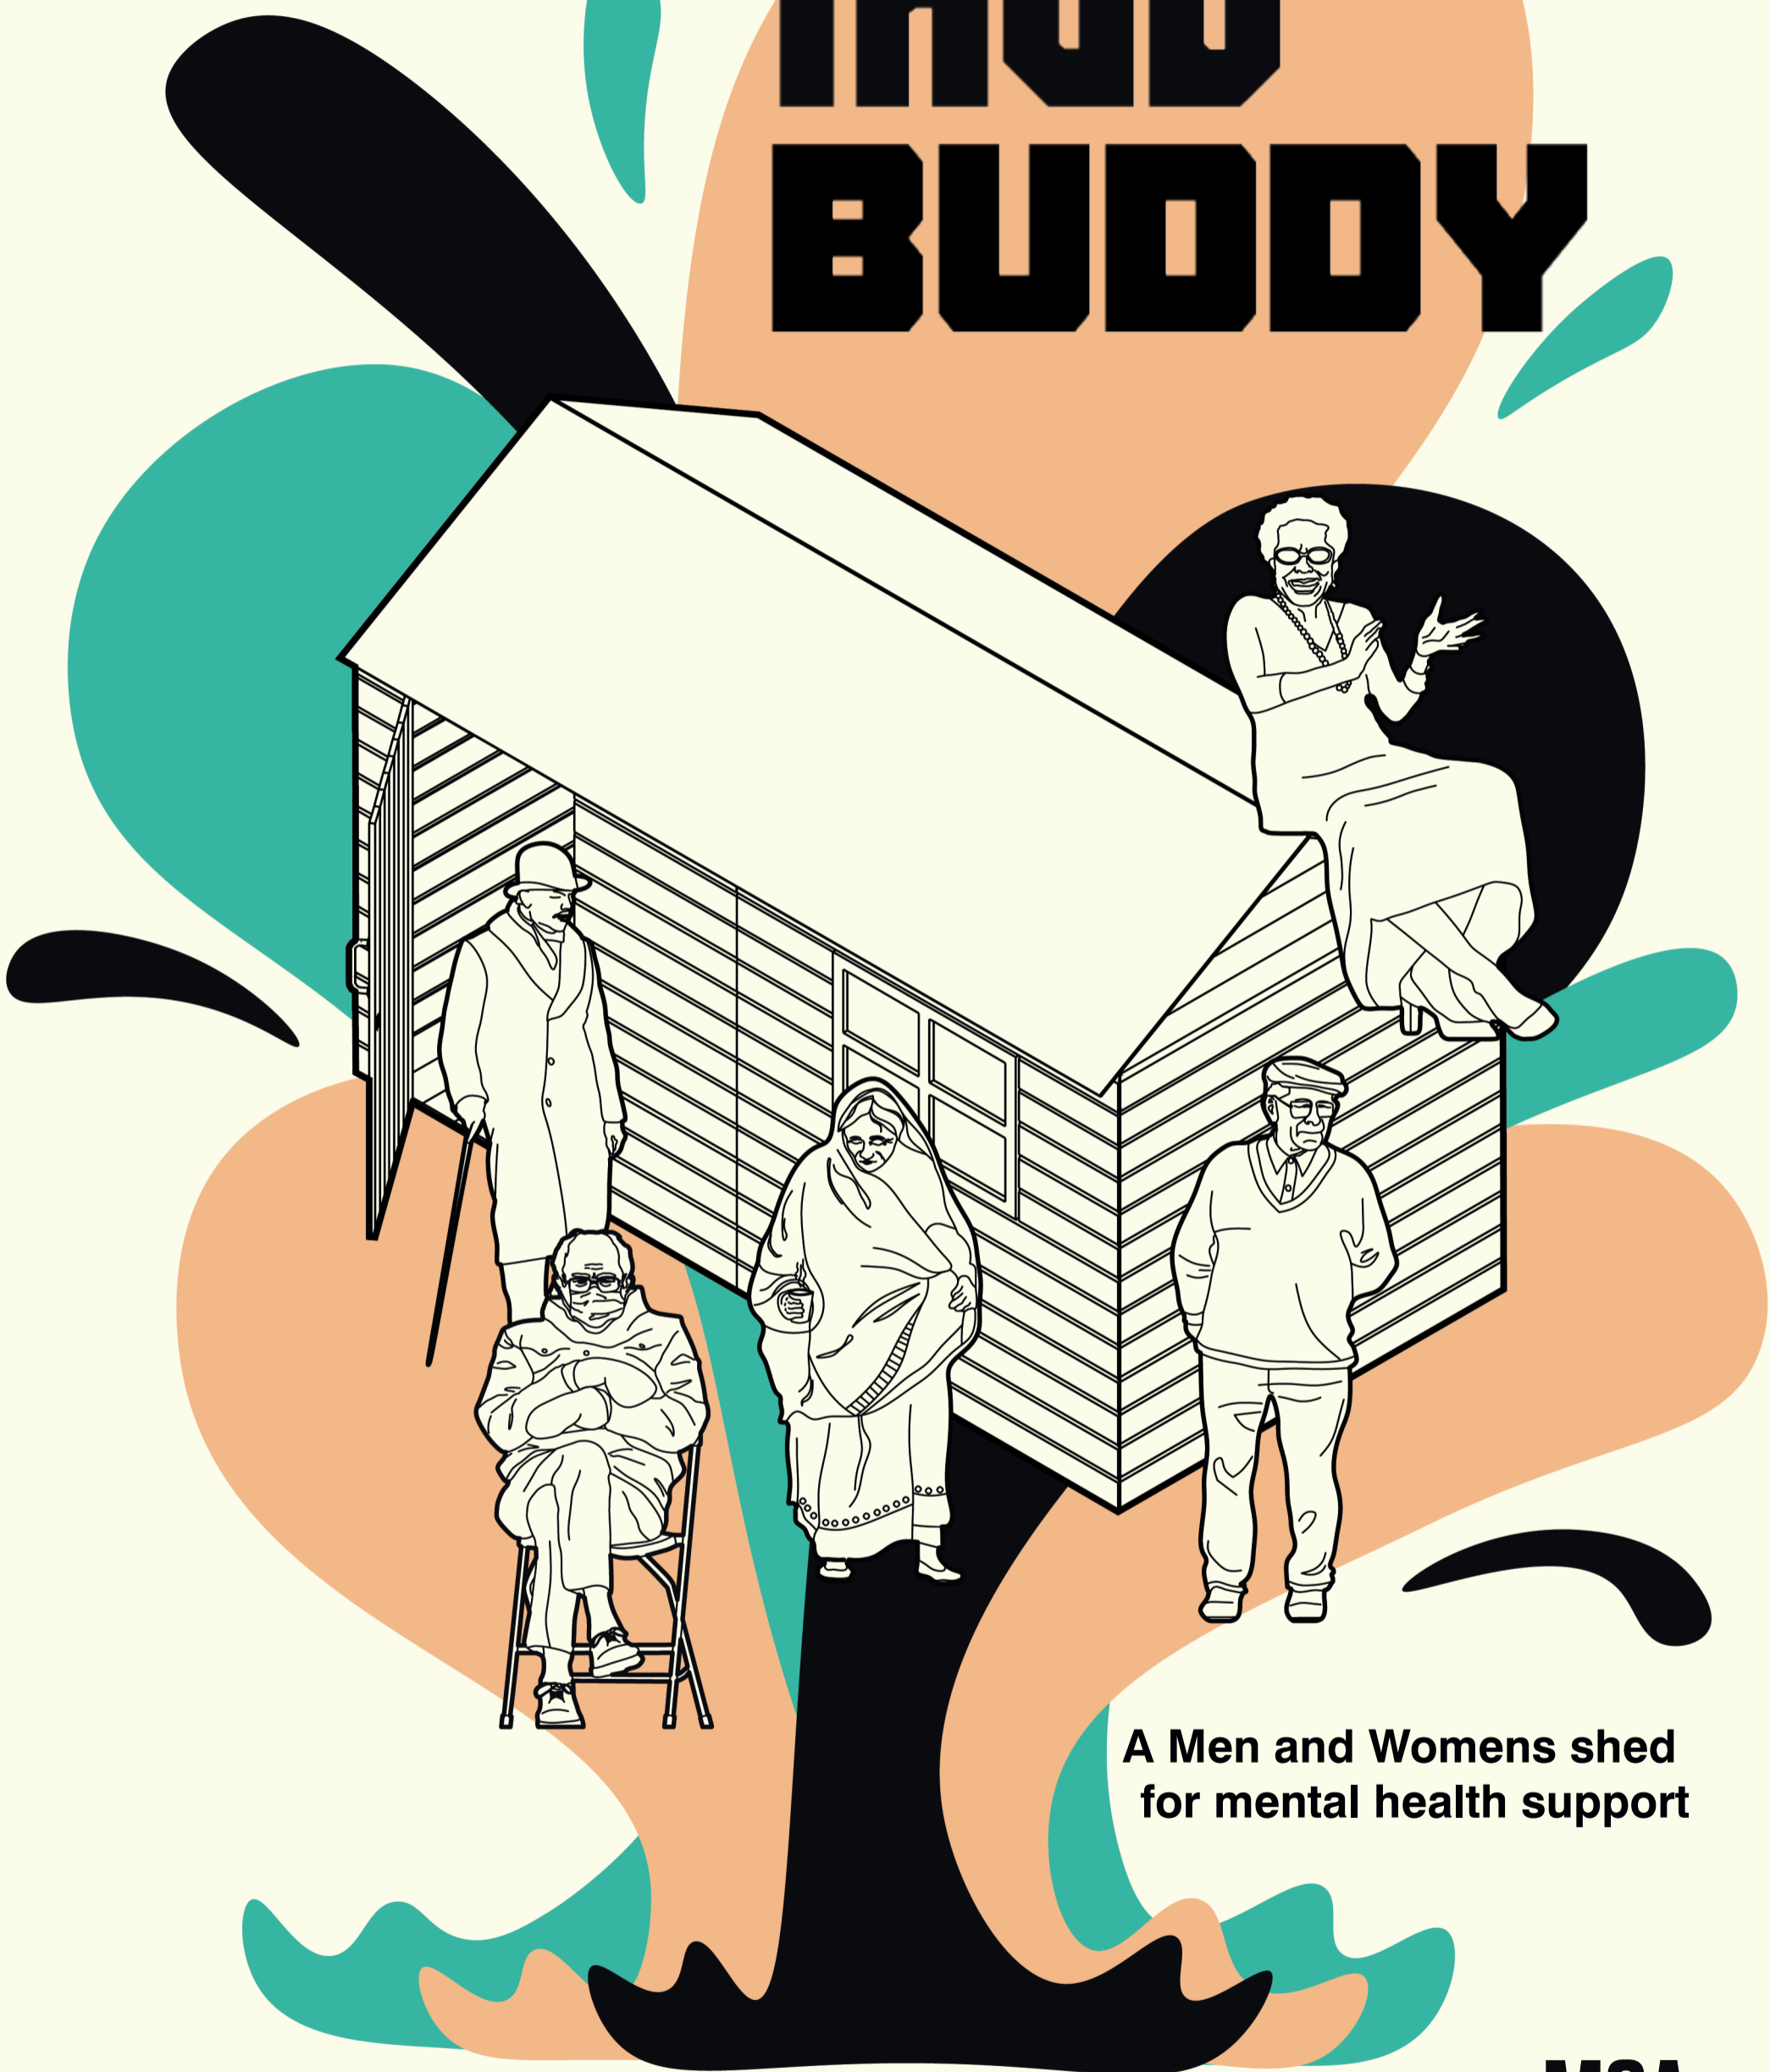

**MANCHESTER SCHOOL
OF ARCHITECTURE**

MUD BUDDY

**A Men and Womens shed
for mental health support**

Visit msa.ac.uk for more information